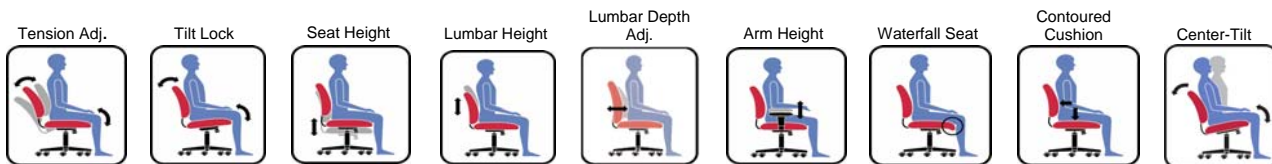

Ergonomic Features