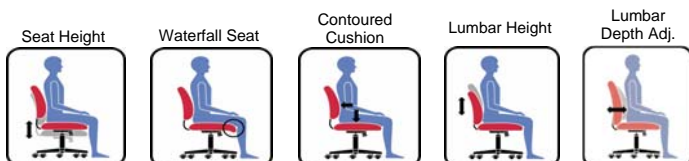

Ergonomic Features