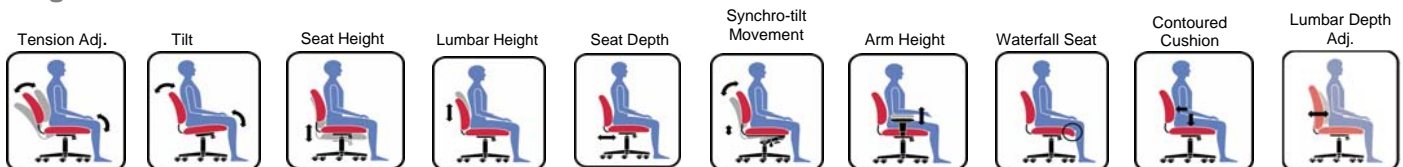

Ergonomic Features