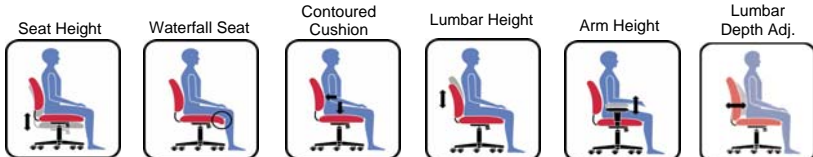

Ergonomic Features