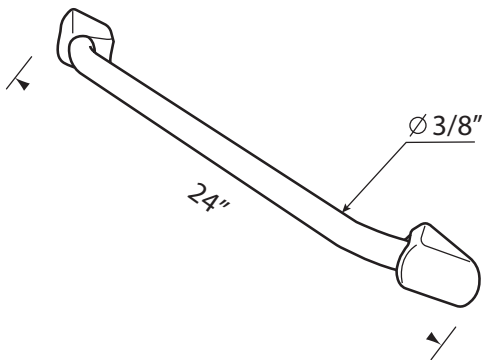

ella

STRAIGHT FIXED SUPPORT ARM

Model No. **GLA600-W**

DESCRIPTION

White Straight Fixed Support Arm

FINISHES

Metro White

DIMENSIONS

Length: 24"
Diameter: 3/8"

FEATURES

Stable Design

www.lifewithpearl.com