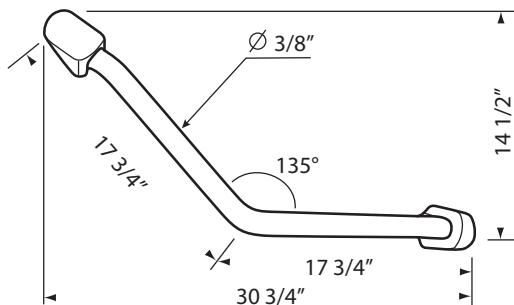

## L-SHAPED FIXED SUPPORT ARM

Model No. **GLA900L-W**

### DESCRIPTION

White L-Shaped Fixed Support Arm

### DIMENSIONS

Length: 36"  
Height: 14 1/2"  
Diameter: 3/8"