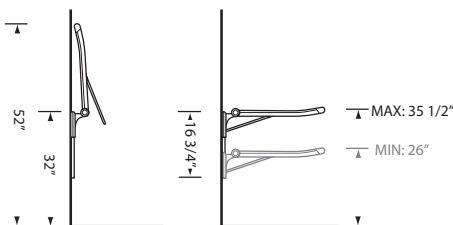

# ADJUSTABLE PIVOT SUPPORT ARM

Model No. **GLB625A-W**

## DESCRIPTION

White Adjustable Pivot Support Arm

## DIMENSIONS

Length: 25"  
 Height: 16 3/4"  
 Width: 7 5/8"  
 Max Bar Height\* : 35 1/2"  
 Min Bar Height\* : 26"

\*measured from the floor