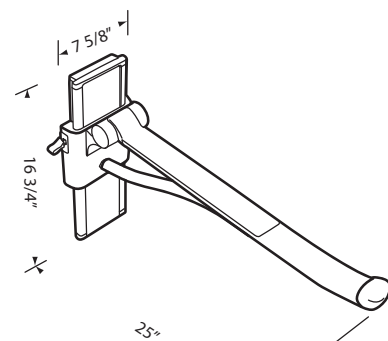

# ADJUSTABLE PIVOT SUPPORT ARM

Model No. **GLB625A-W**

## DESCRIPTION

White Adjustable Pivot Support Arm

## DIMENSIONS

Length: 25"  
 Height: 16 3/4"  
 Width: 7 5/8"  
 Max Bar Height\* : 35 1/2"  
 Min Bar Height\* : 26"

\*measured from the floor