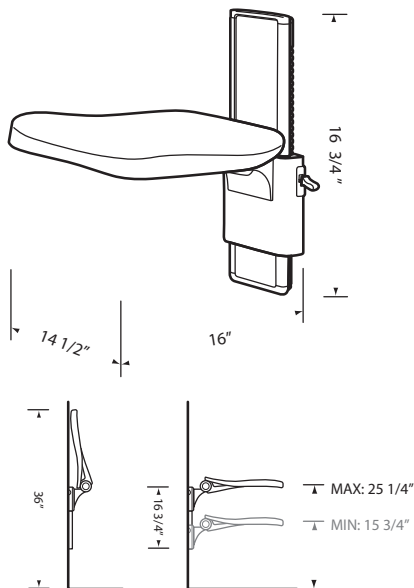

ella

ADJUSTABLE PIVOT SHOWER SEAT

Model No. **GLS320A-W**

DESCRIPTION

White Adjustable Pivot
Shower Seat

DIMENSIONS

14 1/2" x 16 3/4" x 16"
Max Seat Height* : 25 1/4"
Min Seat Height* : 15 3/4"
Height when Folded* : 36"

*measured from the floor

FINISHES

Metro White

FEATURES

Folds Compactly
Adjustable Height
Soft, Non-Slip Finish

www.lifewithpearl.com