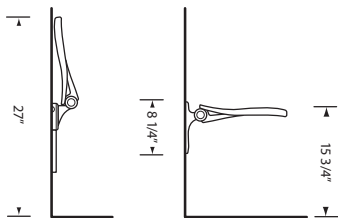

## FIXED PIVOT SHOWER SEAT

Model No. **GLS320F-W**

### DESCRIPTION

White Fixed Pivot Shower Seat

### DIMENSIONS

Width: 14 1/2"

Height: 8 1/4"

Depth 14 3/4"

\*measured from the floor