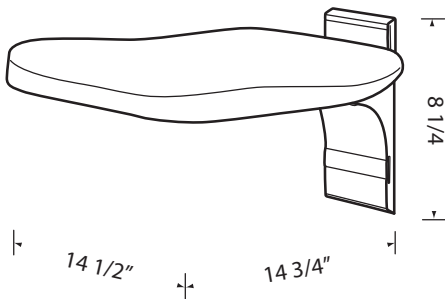

## FIXED PIVOT SHOWER SEAT

Model No. **GLS320F-W**

### DESCRIPTION

White Fixed Pivot Shower Seat

### DIMENSIONS

Width: 14 1/2"

Height: 8 1/4"

Depth 14 3/4"

\*measured from the floor