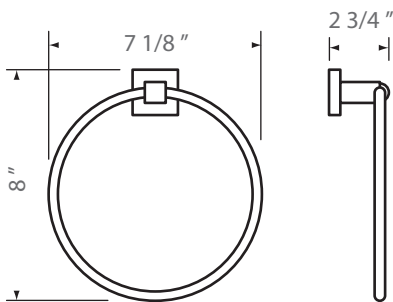

# ETHAN HAND TOWEL HOLDER

Model No. GBAE-TOW

## DESCRIPTION

Chrome Hand Towel Holder

## DIMENSIONS

Weight: 0.9 lbs