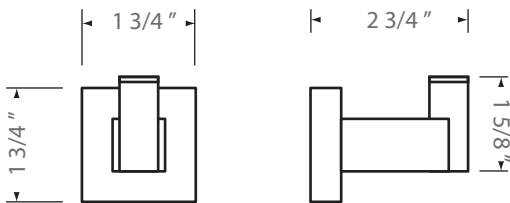

DESCRIPTION

Chrome Robe Hook

DIMENSIONS

Weight: 0.9 lbs

FINISHES

Chrome Plated

FEATURES

Available as a set (SKU: GBAE-SET)
Robe Hook (SKU: GBAE-HOK)
Towel Bar (SKU: GBAE-BAR)
Hand Towel Holder (SKU: GBAE-TOW)
Toilet Roll Holder (SKU: GBAE-ROL)

INSTALLATION

Mounting Template Included