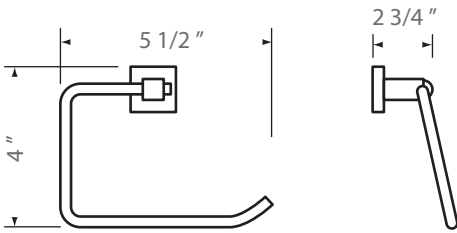

# ETHAN TOILET ROLL HOLDER

Model No. GBAE-ROL

## DESCRIPTION

Chrome Toilet Roll Holder

## DIMENSIONS

Weight: 0.9 lbs