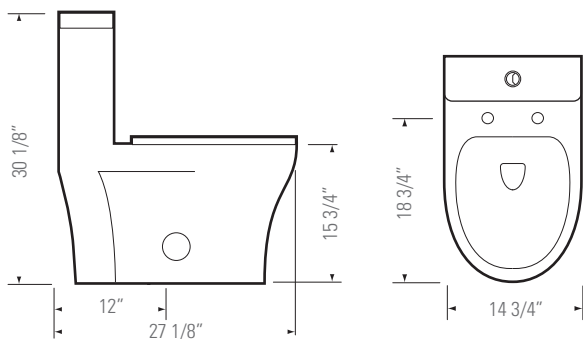

FISHER

Model No. GBW732B

DESCRIPTION

White Ceramic Siphonic
One-piece Toilet

DIMENSIONS

Weight: 115 lbs

FINISHES

Metro White

FEATURES

- EcoMax™ Dual Flush
- 4.0 LPF / 6.0 LPF
- UF/PP Seat Cover
- Soft-closing Seat
- Concealed S-trapway
- Vitreous China
- Chrome Plated Flush Actuator
- MaP 1000g
- One-year Limited Warranty

INSTALLATION

305mm Rough-in
Easy-access Mounting