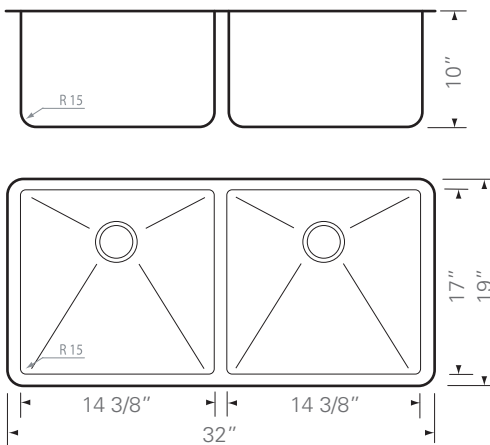

GOTHAM - ER

Model No. GBDLG3219A

DESCRIPTION

Lupo Grey Stainless Steel Undermount
Double Equal Bowl Square Kitchen Sink

DIMENSIONS

Overall Size: 32" x 19" x 10"
Weight: 28 lbs
Minimum Cabinet Width: 33 1/2"
Corner Radius: 15mm

FEATURES

18 Gauge T304 Stainless Steel
R15 Corner Radius
StoneGuard Undercoat
Sound Dampening Rubber Padding
3 1/2" Drain Opening

FINISHES

Lupo Grey

INSTALLATION

Undercounter Installation
CAD DWG File Available
Stainless Steel Strainer Included (x2)
Custom Sink Grid Included (x1)