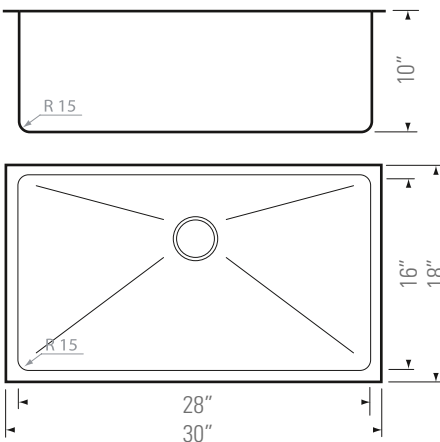

GOTHAM - PDR

Model No. GBDLG3018C

DESCRIPTION

Lupo Grey Stainless Steel Undermount
Single Bowl Square Kitchen Sink

DIMENSIONS

Overall Size: 30" x 18" x 10"
Weight: 20 lbs
Minimum Cabinet Width: 31 1/2"
Corner Radius: 15mm

FEATURES

18 Gauge T304 Stainless Steel
StoneGuard Undercoat
Sound Dampening Rubber Padding
3 1/2" Drain Opening

FINISHES

Lupo Grey

INSTALLATION

Undercounter Installation
CAD DWG File Available
Stainless Steel Strainer Included (x1)
Custom Sink Grid Included (x1)