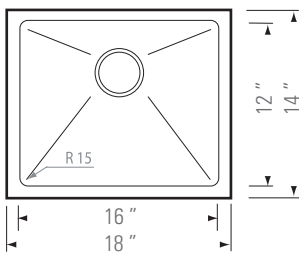

DESCRIPTION

Lupo Grey Stainless Steel Undermount
Single Bowl Square Kitchen Sink

DIMENSIONS

Overall Size: 18 " x 14 " x 9 "
Weight: 13 lbs
Minimum Cabinet Width: 19 1/2 "
Corner Radius: 15mm

FEATURES

18 Gauge T304 Stainless Steel
StoneGuard Undercoat
Sound Dampening Rubber Padding
3 1/2" Drain Opening

FINISHES

Lupo Grey

INSTALLATION

Undercounter Installation
CAD DWG File Available
Stainless Steel Strainer Included (x1)
Custom Sink Grid Included (x1)

ACCESSORIES

Stainless Steel Strainers
Stainless Steel Basket Strainers
Stainless Steel Grid GB3929