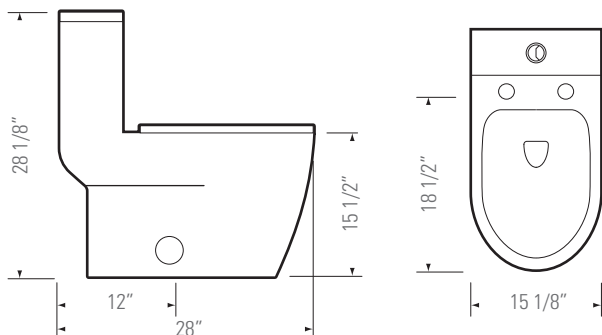

HARRISON II

Model No. GBW731B

DESCRIPTION

White Ceramic Siphonic
One-piece Toilet

DIMENSIONS

Weight: 115 lbs

FINISHES

Metro White

FEATURES

- EcoMax™ Dual Flush
- 4.0 LPF / 6.0 LPF
- UF/PP Seat Cover
- Soft-closing Seat
- Concealed S-trapway
- Vitreous China
- Chrome Plated Flush Actuator
- MaP 1000g
- One-year Limited Warranty

INSTALLATION

- 305mm Rough-in
- Easy-access Mounting