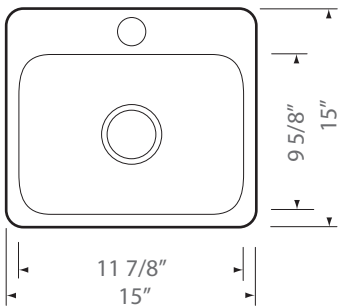

IONA-T

Model No. GBS115T-1

DESCRIPTION

Stainless Steel Topmount
Single Bowl Kitchen Sink

DIMENSIONS

Overall Size: 15 " x 15 " x 6 "
Weight: 9 lbs
Minimum Cabinet Width: 16 1/2 "

FEATURES

22 Gauge T304 Stainless Steel
StoneGuard Undercoat
Sound Dampening Rubber Padding
3 1/2" Drain Opening
Optional Double Faucet Holes