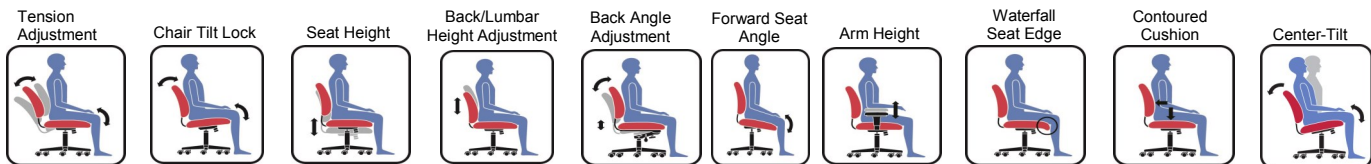

#### Features

- Multi-tilter mechanism
- Upholstered seat and upholstered back
- Infinite position tilt-lock and tilt-tension adjustment
- Independent back & seat angle adjustment
- Forward seat angle adjustment
- Lumbar support with height adjustment
- Height adjustable arms
- Dual wheel carpet casters
- Pneumatic seat height adjustment
- Optional sliding seat depth adjustment (MD)

#### Specifications

Dimensions . . . . . 26"W x 27"D x 39.5"H

Seat height . . . . . 17.5" - 21.5"

Weight. . . . . 56 lbs / 25.4 kg

Volume. . . . . 10.5 ft<sup>3</sup> / 0.3 m<sup>3</sup>

MADE IN CANADA

#### Ergonomic Features