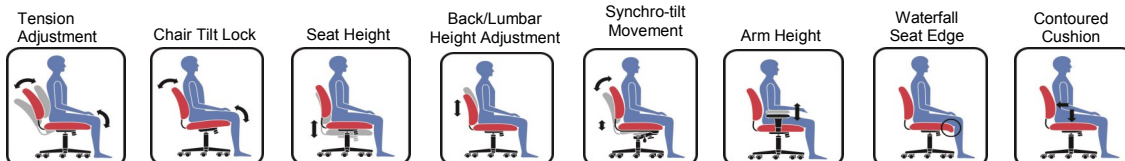

Ergonomic Features