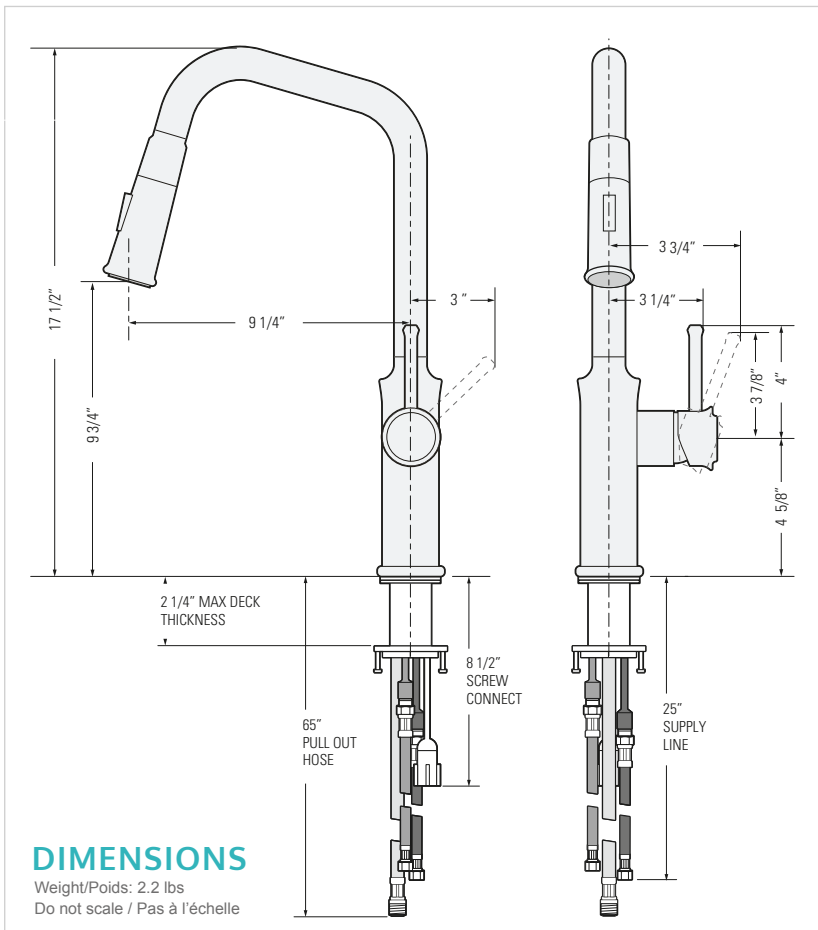

### FEATURES

- Intuitive single-handle lever
- Flexible pull-out spout
- Integrated dual variable spray
- Swivel deck design
- Rust-proof internals
- Ceramic cartridge

### INSTALLATION

- Counter Gasket
- Lock Clamp and Nut
- Ø1 3/8" to Ø1 1/2" Hole Required

### INSTALLATION

- Joint de comptoir
- Serrure de serrage et écrou
- Troue de Ø1 3/8" à Ø1 1/2" réquisse