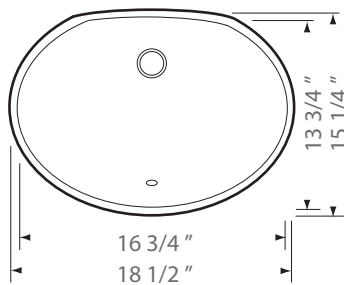

KASU - CX

Model No. GBC1613 & GBC1613BE

DESCRIPTION

Fireclay Ceramic Undermount Vanity Sink

DIMENSIONS

Overall Size: 18 1/2 " x 15 1/4 " x 6 "

Weight: 19 lbs

Minimum Cabinet Width: 20 "

FEATURES

Non-Porous Fireclay Ceramic

FINISHES

White, Beige

INSTALLATION

Template Required

ACCESSORIES

N/A