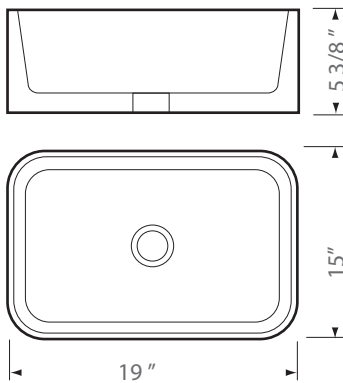

KASU - DF

Model No. GBC022

DESCRIPTION

Top Rest Fireclay Ceramic Vanity Sink

DIMENSIONS

Overall Size: 19 " x 15 " x 5 3/8 "
Weight: 19 lbs
Minimum Cabinet Width: 20 1/2 "

FEATURES

Non-Porous Glazed Fireclay Ceramic
Non-overflow