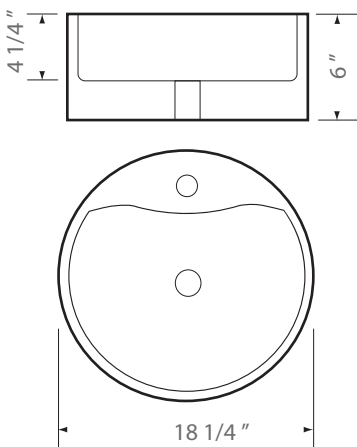

## DESCRIPTION

Fireclay Ceramic Top Rest Vanity Sink

## DIMENSIONS

Overall Size: 18 1/4" Ø x 6"

Weight: 22 lbs

Minimum Cabinet Width: 20"