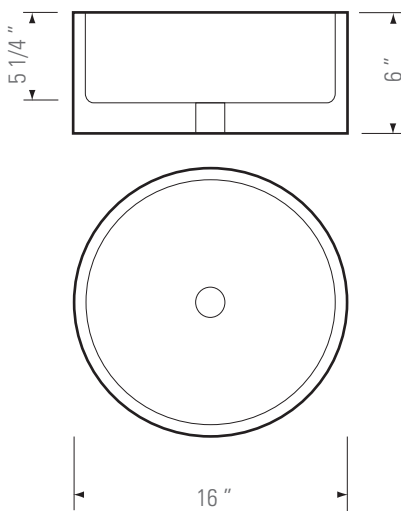

# KASU - DT

Model No. GBC118

## DESCRIPTION

Fireclay Ceramic Top Rest Vanity Sink

## DIMENSIONS

Overall Size: 16" Ø x 6"

Weight: 22 lbs

Minimum Cabinet Width: 17 1/2"