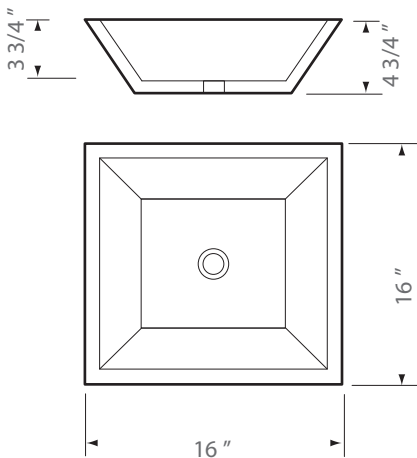

# KASU - DV

Model No. GBC065

## DESCRIPTION

Fireclay Ceramic Top Rest Vanity Sink

## DIMENSIONS

Overall Size: 16 " x 16 " x 4 3/4 "  
 Weight: 18 lbs  
 Minimum Cabinet Width: 17 1/2 "