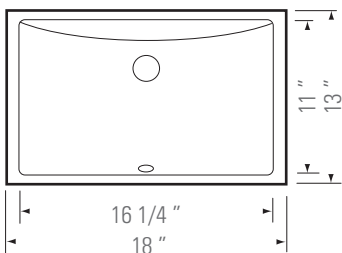

KASU - SK

Model No. GBC1628

DESCRIPTION

Fireclay Ceramic Undermount Vanity Sink

DIMENSIONS

Overall Size: 18 " x 13 " x 7 "

Weight: 19 lbs

Minimum Cabinet Width: 19 1/2 "