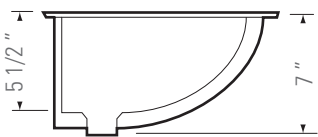

KASU - SK

Model No. GBC1628

DESCRIPTION

Fireclay Ceramic Undermount Vanity Sink

DIMENSIONS

Overall Size: 18 " x 13 " x 7 "

Weight: 19 lbs

Minimum Cabinet Width: 19 1/2 "