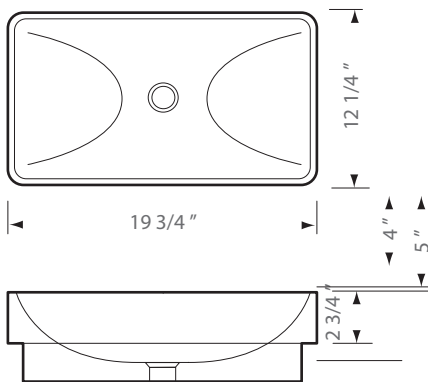

KASU - WK

Model No. GBC332

DESCRIPTION

Half Mount Fireclay Ceramic Vanity Sink

DIMENSIONS

Overall Size: 19 3/4" x 12 1/4" x 5"

Weight: 19 lbs

Minimum Cabinet Width: 21 1/2"