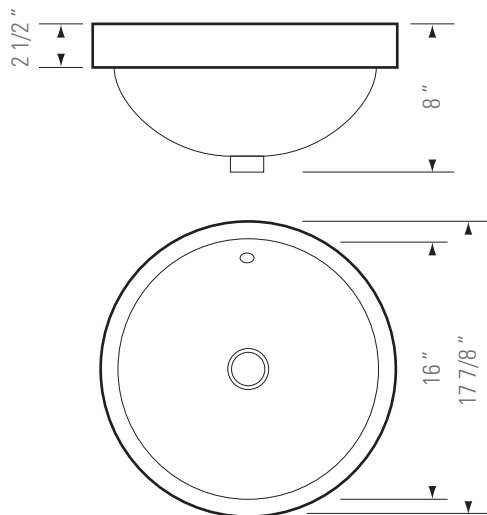

KASU - WR

Model No. GBC081

DESCRIPTION

Fireclay Ceramic Halfmount Vanity Sink

DIMENSIONS

Overall Size: 17 7/8" Ø x 8"

Weight: 17 lbs

Minimum Cabinet Width: 19 1/2"