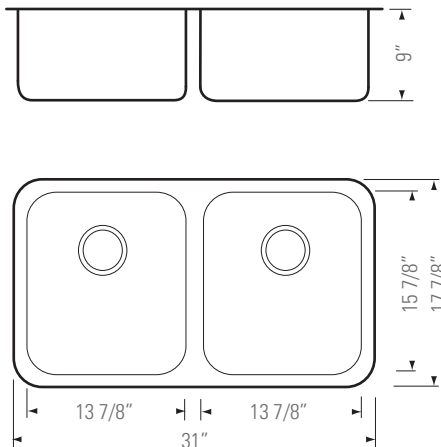

## DESCRIPTION

Stainless Steel Undermount  
Double Equal Bowl Kitchen Sink

## DIMENSIONS

Overall Size: 31 " x 17 7/8 " x 9 "  
Weight: 15 lbs  
Minimum Cabinet Width: 32 1/2 "