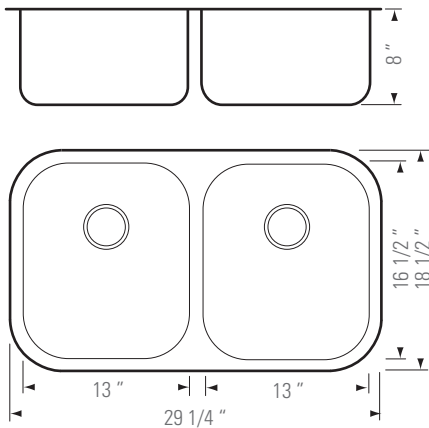

MABÉ - EXI

Model No. GBD551

DESCRIPTION

Stainless Steel Undermount
Double Equal Bowl Kitchen Sink

DIMENSIONS

Overall Size: 29 1/4" x 18 1/2" x 8"
Weight: 15 lbs
Minimum Cabinet Width: 31"

FEATURES

18 Gauge T304 Stainless Steel
StoneGuard Undercoat
Sound Dampening Rubber Padding
3 1/2" Drain Opening