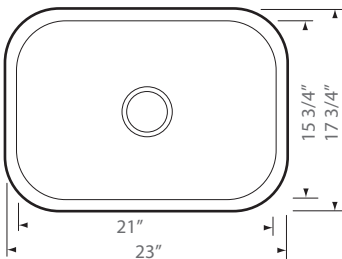

DESCRIPTION

Stainless Steel Undermount
Single Bowl Kitchen Sink

DIMENSIONS

Overall Size: 23 " x 17 3/4 " x 9 "
Weight: 8.8 lbs
Minimum Cabinet Width: 24 1/2 "

FEATURES

18 Gauge T304 Stainless Steel
StoneGuard Undercoat
Sound Dampening Rubber Padding
3 1/2" Drain Opening

FINISHES

Satin Finish

INSTALLATION

Undercounter Installation
CAD DWG File Available
Stainless Steel Strainer Included (x1)

ACCESSORIES

Stainless Steel Strainers
Stainless Steel Basket Strainers
Custom Sink Grids GB5340