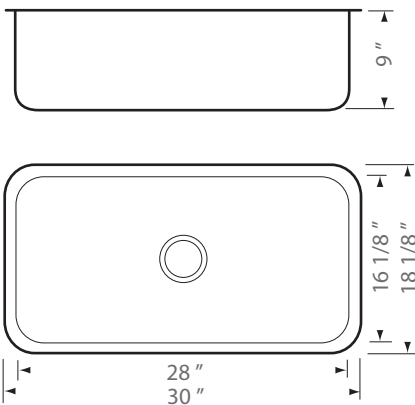

MÉLO - PAPA

Model No. GBS630

DESCRIPTION

Stainless Steel Undermount
Single Bowl Kitchen Sink

DIMENSIONS

Overall Size: 30 " x 18 1/8 " x 9 " (Depth)
Weight: 14 lbs
Minimum Cabinet Width: 31 1/2 "

FEATURES

18 Gauge T304 Stainless Steel
StoneGuard Undercoat
Sound Dampening Rubber Padding
3 1/2" Drain Opening