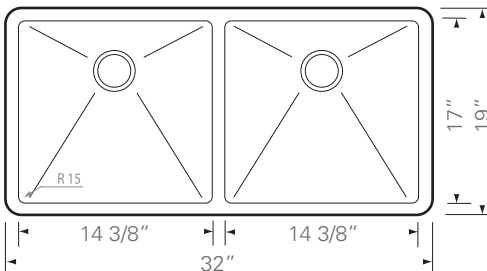

NALA - ER

Model No. GBDCG3219A

DESCRIPTION

Champagne Gold, Stainless Steel
Undermount Double Equal Bowl Square
Kitchen Sink

DIMENSIONS

Overall Size: 32 " x 19 " x 10 "
Weight: 28 lbs
Minimum Cabinet Width: 33 1/2 "
Corner Radius: 15mm

FEATURES

18 Gauge T304 Stainless Steel
StoneGuard Undercoat
Sound Dampening Rubber Padding
3 1/2" Drain Opening

FINISHES

Champagne Gold

INSTALLATION

Undercounter Installation
CAD DWG File Available
Stainless Steel Strainer Included (x2)
Custom Sink Grid Included (x1)

ACCESSORIES

Stainless Steel Strainers
Stainless Steel Basket Strainers
Custom Sink Grids GB3642
Custom Colander GB819