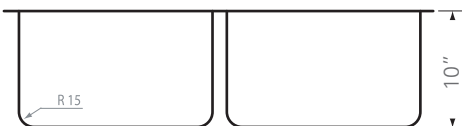

NALA - ER

Model No. GBDCG3219A

DESCRIPTION

Champagne Gold, Stainless Steel
Undermount Double Equal Bowl Square
Kitchen Sink

DIMENSIONS

Overall Size: 32 " x 19 " x 10 "
Weight: 28 lbs
Minimum Cabinet Width: 33 1/2 "
Corner Radius: 15mm

FEATURES

18 Gauge T304 Stainless Steel
StoneGuard Undercoat
Sound Dampening Rubber Padding
3 1/2" Drain Opening

FINISHES

Champagne Gold

INSTALLATION

Undercounter Installation
CAD DWG File Available
Stainless Steel Strainer Included (x2)
Custom Sink Grid Included (x1)

ACCESSORIES

Stainless Steel Strainers
Stainless Steel Basket Strainers
Custom Sink Grids GB3642
Custom Colander GB819