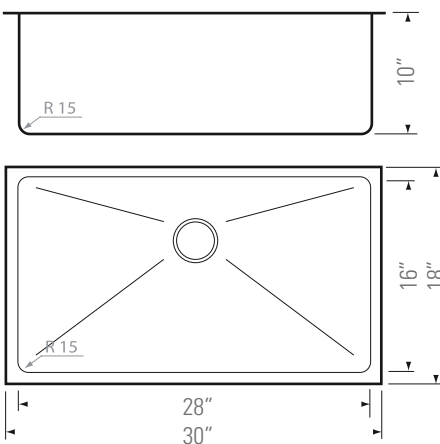

NALA - PDR

Model No. GBDCG3018C

DESCRIPTION

Champagne Gold Stainless Steel
Undermount Single Bowl Square
Kitchen Sink

DIMENSIONS

Overall Size: 30 " x 18 " x 10 "
Weight: 20 lbs
Minimum Cabinet Width: 31 1/2 "
Corner radius: 15mm

FEATURES

18 Gauge T304 Stainless Steel
StoneGuard Undercoat
Sound Dampening Rubber Padding
3 1/2" Drain Opening

FINISHES

Champagne Gold

INSTALLATION

Undercounter Installation
CAD DWG File Available
Stainless Steel Strainer Included (x1)
Custom Sink Gris Included (x1)

ACCESSORIES

Stainless Steel Strainers
Stainless Steel Basket Strainers
Custom Sink Grids GB7040