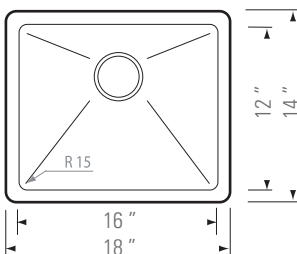

NALA - TR

Model No. GBSCG1814

DESCRIPTION

Champagne Gold Stainless Steel
Undermount Single Bowl Square
Kitchen Sink

DIMENSIONS

Overall Size: 18" x 14" x 9"
Weight: 13 lbs
Minimum Cabinet Width: 19 1/2"
Corner Radius: 15mm

FEATURES

18 Gauge T304 Stainless Steel
StoneGuard Undercoat
Sound Dampening Rubber Padding
3 1/2" Drain Opening

FINISHES

Champagne Gold

INSTALLATION

Undercounter Installation
CAD DWG File Available
Stainless Steel Strainer Included (x1)
Custom Sink Gris Included (1x)