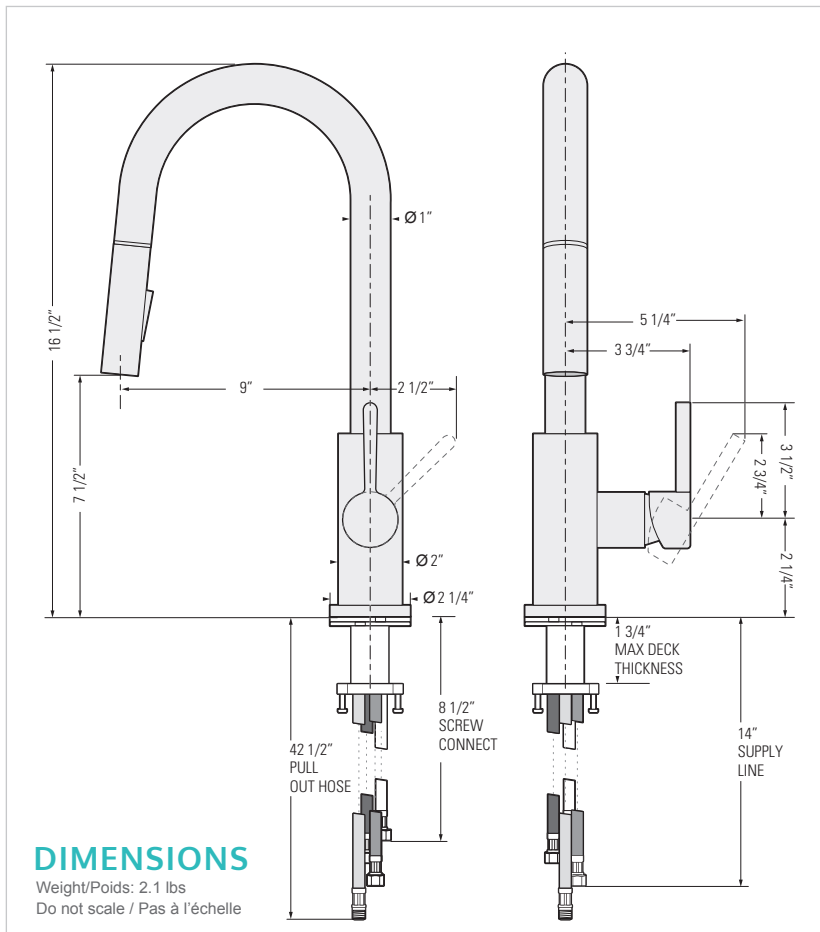

CHROME AND METRO WHITE
GBF865
 CHROME ET BLANC DE MÉTRO

NOAH

KITCHEN FAUCET WITH PULL-OUT VARIABLE SPRAY

Robinet De Cuisine Avec
 Jet Variable Extractible

DIMENSIONS

Weight/Poids: 2.1 lbs
 Do not scale / Pas à l'échelle

FEATURES

Intuitive single-handle lever
 Flexible pull-out spout
 Integrated dual variable spray
 Swivel deck design
 Rust-proof internals
 Ceramic cartridge

FLOW

8.3 L/min (2.2 gal/min) at 60psi
 Direct Flow

INSTALLATION

Counter Gasket
 Lock Clamp and Nut
 Ø1 3/8" to Ø1 1/2" Hole Required
 Counter weight

WARRANTY

PEARL® Faucet Limited Lifetime
 Warranty (See website for details)
 5 year commercial

STANDARDS

IAPMO (cUPC)
 CSA B125
 ASME A112.18.1
 ADA for lever handle

INSTALLATION

Joint de comptoir
 Serrure de serrage et écrou
 Trou de Ø1 3/8" à Ø1 1/2"
 requise
 Contrepoids

GARANTIE

PEARL® Faucet Limited Lifetime
 Warranty (Visite le site web pour
 plus de détails)
 5 ans commercial