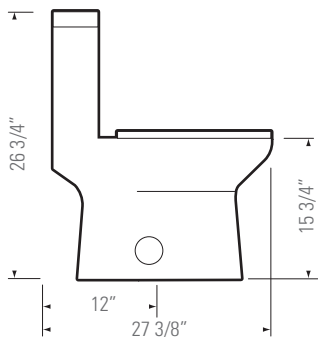

PORTMAN

Model No. GBW797

DESCRIPTION

White Ceramic Siphonic
One-piece Toilet

DIMENSIONS

Weight: 115 lbs

FINISHES

Metro White

FEATURES

- EcoMax™ Dual Flush
- 4.0 LPF / 6.0 LPF
- UF/PP Seat Cover
- Soft-closing Seat
- Concealed S-trapway
- Vitreous China
- Chrome Plated Flush Actuator
- MaP 1000g
- One-year Limited Warranty

INSTALLATION

- 305mm Rough-in
- Easy-access Mounting