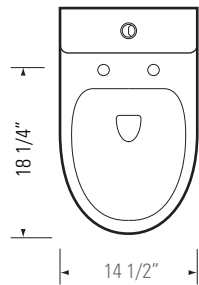

PORTMAN

Model No. GBW797

DESCRIPTION

White Ceramic Siphonic
One-piece Toilet

DIMENSIONS

Weight: 115 lbs

FINISHES

Metro White

- 305mm Rough-in
- Easy-access Mounting