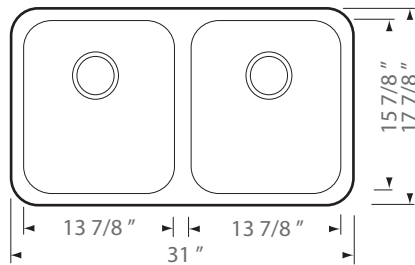

Q-EK

Model No. GQD519

DESCRIPTION

Stainless Steel Undermount
Double Equal Bowl Kitchen Sink

DIMENSIONS

Overall Size: 31" x 17 7/8" x 9"
Weight: 25 lbs
Minimum Cabinet Width: 32 1/2"

FEATURES

Heavy Duty 16 Gauge T304 Stainless Steel
Mirror Polished Sink Rim & Bridge
StoneGuard Undercoat
Sound Dampening Rubber Padding
3 1/2" Drain Opening