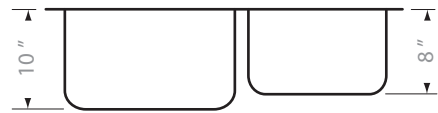

Q- KL

Model No. GQD585

DESCRIPTION

Stainless Steel Undermount
Double Offset Square Profile Bowls

DIMENSIONS

Overall Size: 31 7/8 " x 20 5/8 " x 10 "
Weight: 25 lbs
Minimum Cabinet Width: 33 1/2 "

FEATURES

Heavy Duty 16 Gauge T304 Stainless Steel
Mirror Polished Sink Rim & Bridge
StoneGuard Undercoat
Sound Dampening Rubber Padding
3 1/2" Drain Opening