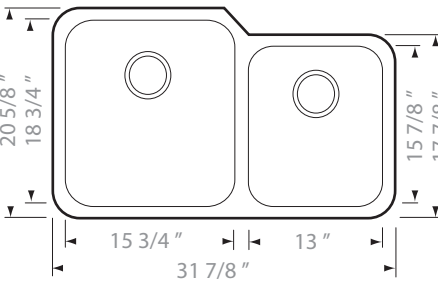

Q- KL

Model No. GQD585

DESCRIPTION

Stainless Steel Undermount
Double Offset Square Profile Bowls

DIMENSIONS

Overall Size: 31 7/8 " x 20 5/8 " x 10 "
Weight: 25 lbs
Minimum Cabinet Width: 33 1/2 "

FEATURES

Heavy Duty 16 Gauge T304 Stainless Steel
Mirror Polished Sink Rim & Bridge
StoneGuard Undercoat
Sound Dampening Rubber Padding
3 1/2" Drain Opening