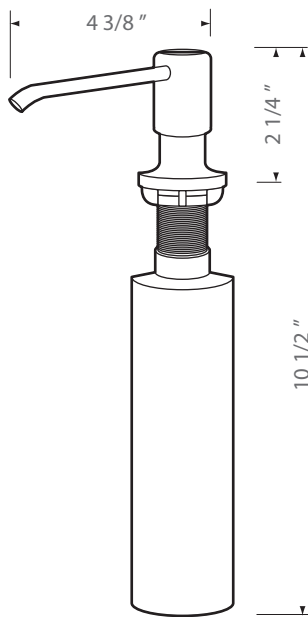

# SOAP DISPENSER

Model No. GBSD

## DESCRIPTION

Soap dispenser in three finishes  
Easy installation  
Swivel deck design

## DIMENSIONS

Overall Size: 31 1/4 " x 18 " x 8 "  
Weight: 0.8 lbs

## FEATURES

Locking clamp and nut  
Counter gasket  
3/4" hole required