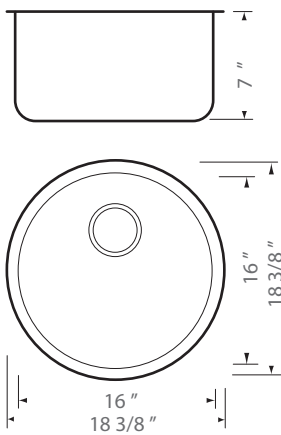

## DESCRIPTION

Stainless Steel Undermount & Topmount  
Single Bowl Bar Sink

## DIMENSIONS

## FEATURES

- 18 Gauge T304 Stainless Steel
- StoneGuard Undercoat
- Sound Dampening Rubber Padding
- 3 1/2" Drain Opening