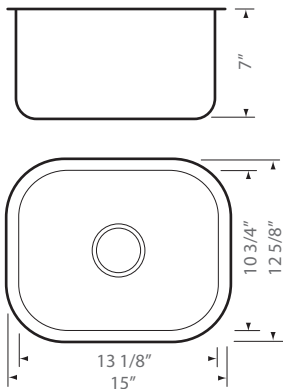

TAHI - S

Model No. GBS912

DESCRIPTION

Stainless Steel Undermount
Single Bowl Bar Sink

DIMENSIONS

Overall Size: 15" x 12 5/8" x 7" (Depth)
Weight: 3.75 lbs
Minimum Cabinet Width: 16 1/2"

FEATURES

18 Gauge T304 Stainless Steel
StoneGuard Undercoat
Sound Dampening Rubber Padding
3 1/2" Drain Opening