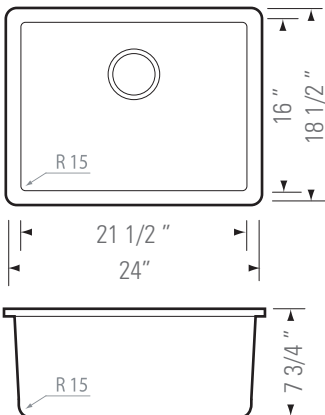

VERTU - S

Model No. GVS2411

DESCRIPTION

Granite Undermount
Single Bowl Kitchen/Bar Sink

DIMENSIONS

Overall Size: 24 " x 18 1/2 " x 7 3/4 "
Weight: 20 lbs
Minimum Cabinet Width: 25 1/2 "

FEATURES

NuGranite™ Natural Granite Polymer
Sound Dampening Structure
3 1/2" Drain Opening