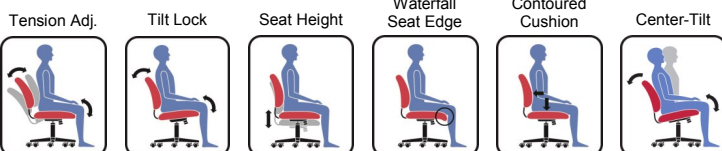

### Specifications

Dimensions . . . . . 25.5"W x 26"D x 37"H

Seat height . . . . . 17" - 21"

Product Weight. . . . . 35 lbs / 15.9 kg

Volume. . . . . 11.5 ft<sup>3</sup> / 0.33 m<sup>3</sup>

### Ergonomic Features