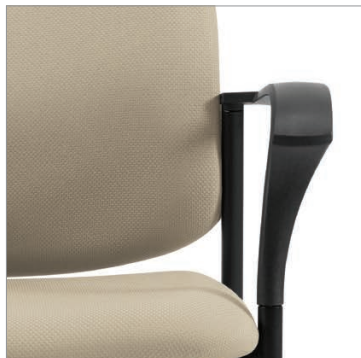

sidero

A complete series of multi-purpose seating for all applications.

Armchair

From any angle, Sidero™ has a clean finished look. The series features a wall saver leg design, concealed back attachments and comfortable wide arms. Its generous seat and compound curved back make it comfortable and practical in almost any application.

A light scale chair for everyday needs.

Armless chair with standard 17.5" seat height for grade 5 to adult.

Armless chair with 15" seat height for grades 2 to 4.

Sidero offers a unique collection of seating for users of all ages from preschool to adult. Each age group has its own seat depth, seat width and seat height. The compound curved backs provide exceptional comfort and support in multiple seating positions. Frames are available in Black, Tungsten or optional Chrome.

Sled base models are also available in full size seating

Frame Finishes

Black

Tungsten

Chrome

Fiberglass reinforced nylon curved arm design provides a wide, smooth surface that is easy to grip and comfortable to use

Concealed back attachment hardware hides back connections and frame joints for a clean, quality appearance

Cover: Seating shown in Momentum Torque, Blackest.
Above: Seating shown in Momentum Infinity, Barley (IN77).