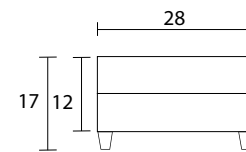

Chair

Sideview

Swivel Chair

Swivel Sideview

Ottoman Front

Ottoman Sideview

Specifications:

5" skinny tapered leg, espresso. Also available in walnut, please specify on order

Chair with swivel has no legs, with swivel base

No-Sag sinuous spring system with loose seat cushion

Tight back

Piping on arms and seat cushion

Pieces upholstered in leather have no piping

Measurements may vary +/- 1"