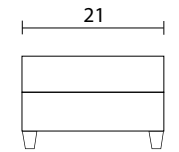

Chair

Sideview

Swivel Chair

Swivel Sideview

Ottoman Front

Ottoman Sideview

Specifications:

5" skinny tapered leg, espresso. Also available in walnut, please specify on order

Chair with swivel has no legs, with swivel base

No-Sag sinuous spring system with loose seat cushion

Tight back

Piping on arms and seat cushion

Pieces upholstered in leather have no piping

Measurements may vary +/- 1"