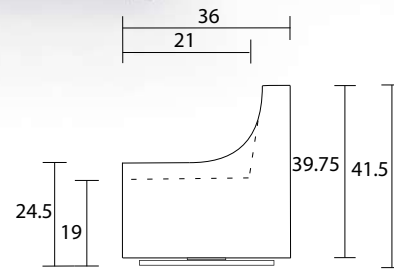

Chair

Sideview

Swivel Chair

Swivel Sideview

Ottoman Front

Ottoman Sideview

Specifications:

5" skinny tapered leg, espresso. Also available in walnut, please specify on order

Chair with swivel has no legs, with swivel base

No-Sag sinuous spring system with loose seat cushion

Tight back

Piping on arms and seat cushion

Pieces upholstered in leather have no piping

Measurements may vary +/- 1"