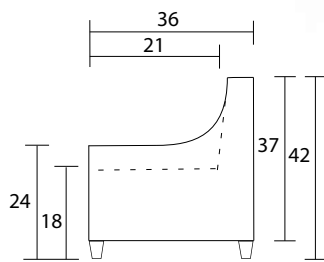

Chair

Sideview

Swivel Chair

Swivel Sideview

Ottoman Front

Ottoman Sideview

Specifications:

5" skinny tapered leg, espresso. Also available in walnut, please specify on order

Chair with swivel has no legs, with swivel base

No-Sag sinuous spring system with loose seat cushion

Tight back

Piping on arms and seat cushion

Pieces upholstered in leather have no piping

Measurements may vary +/- 1"