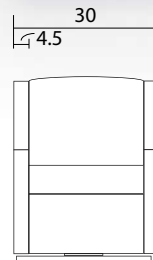

Chair

Sideview

Swivel Chair

Swivel Sideview

Ottoman Front

Ottoman Sideview

Specifications:

5" skinny tapered leg, espresso. Also available in walnut, please specify on order

Chair with swivel has no legs, with swivel base

No-Sag sinuous spring system with loose seat cushion

Tight back

Piping on arms and seat cushion

Pieces upholstered in leather have no piping

Measurements may vary +/- 1"