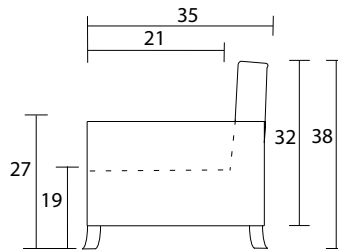

Chair

Sideview

Ottoman Front

Ottoman Sideview

Specifications:

- 6" flared tapered leg, espresso
- No-Sag sinuous spring system with tight seat
- Tight back
- Piping on arms
- Pieces upholstered in leather have no piping
- Measurements may vary +/- 1"
- October 1st, 2019

COM Requirement	Yards
Chair	5.25
Ottoman	2.25