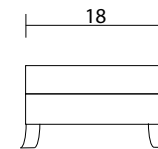

Chair

Sideview

Ottoman Front

Ottoman Sideview

Specifications:

- 6" flared tapered leg, espresso
- No-Sag sinuous spring system with tight seat
- Tight back
- Piping on arms
- Pieces upholstered in leather have no piping
- Measurements may vary +/- 1"
- October 1st, 2019