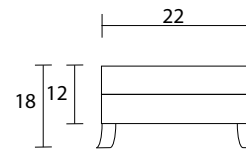

Chair

Sideview

Ottoman Front

Ottoman Sideview

Specifications:

- 6" flared tapered leg, espresso
- No-Sag sinuous spring system with tight seat
- Tight back
- Piping on arms
- Pieces upholstered in leather have no piping
- Measurements may vary +/- 1"
- October 1st, 2019