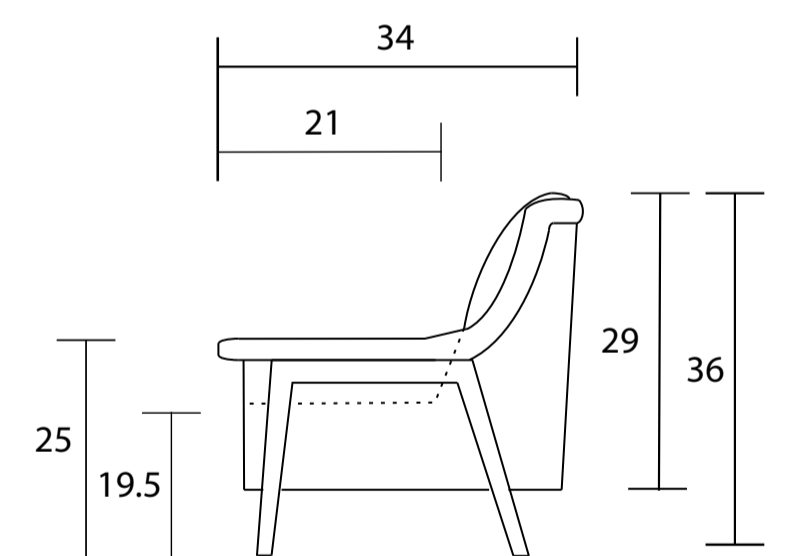

Sofa

Condo Sofa

Chair

Sideview

Specifications:

- Wood arm, espresso. Also available in walnut, please specify on order
- Sofa and Condo Sofa: 2 knife edge toss pillows (17"x17"), accented up to grade G
- No-Sag sinuous spring system with loose seat cushions
- Tight back
- No piping
- Pieces upholstered in leather do not include toss cushions
- Measurements may vary +/- 1"

June 8th, 2020

COM Requirement	Yards
Sofa	11.75
Condo Sofa	10.5
Chair	5.25

Yardage indicated is based on 54" solid, railroaded, non-matched fabrics