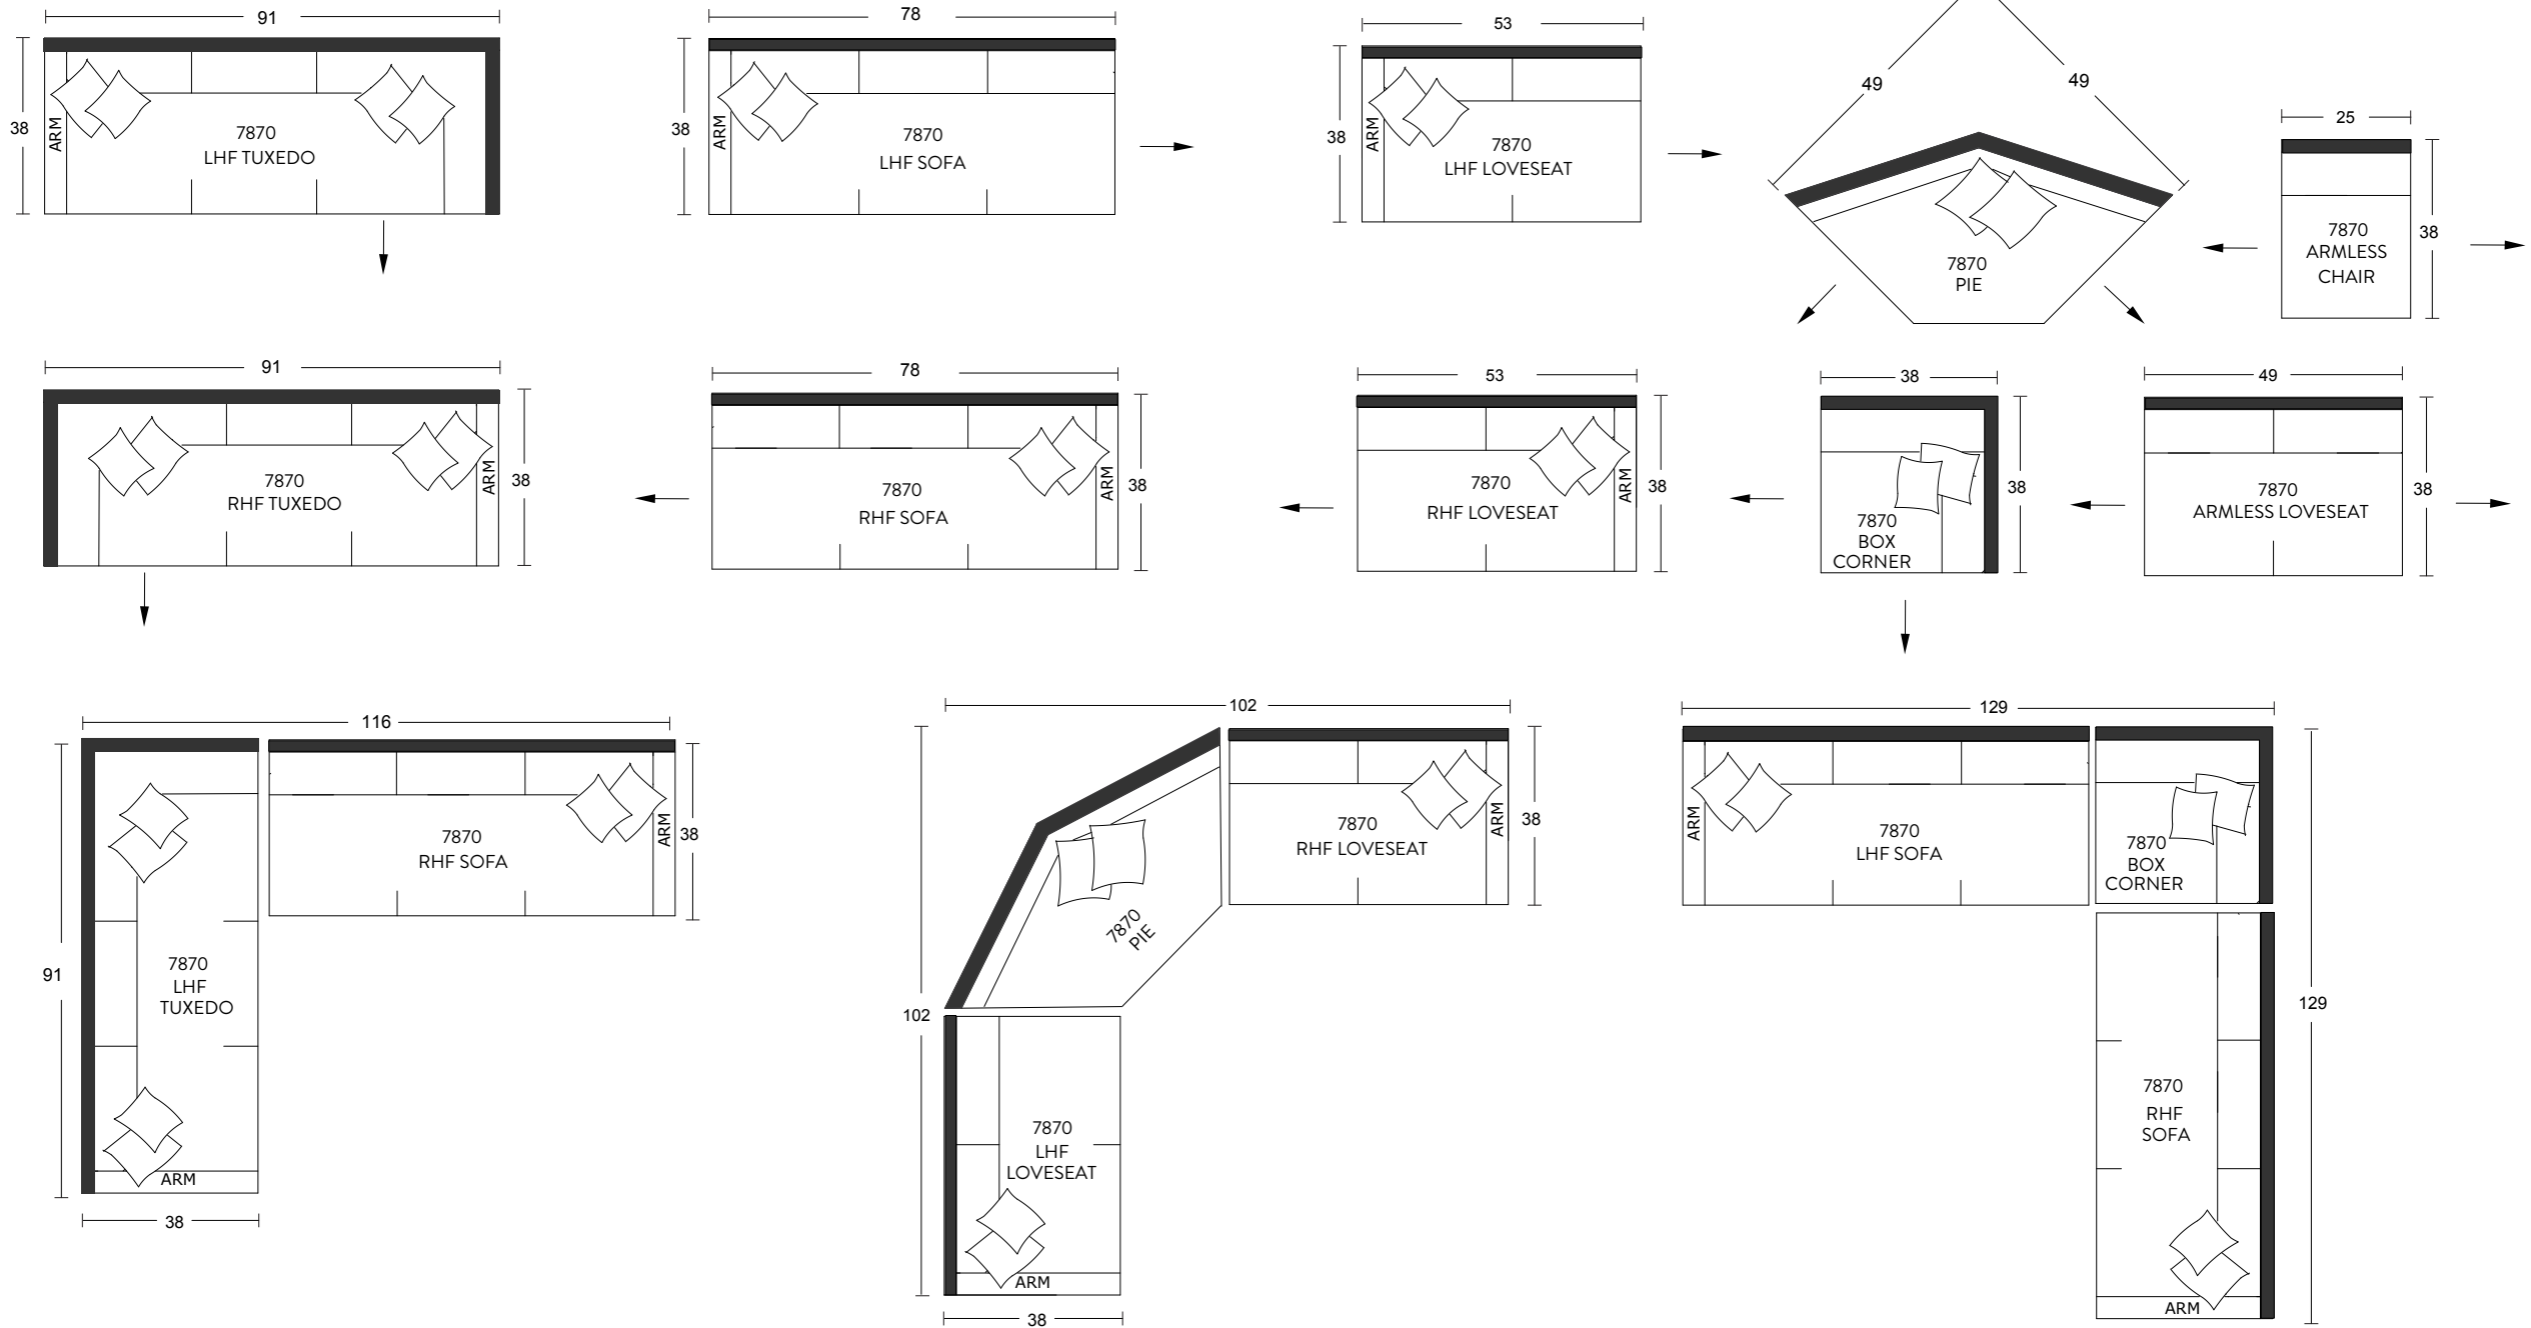

Sofa

Loveseat

Chair

Sideview

Specifications:

5" skinny tapered leg, espresso. Also available in walnut, please specify on order

Sofa & Loveseat: 2 knife edge toss pillows (17"x17"), self piped with zipper, accented up to grade G

Sectional pieces: 2 knife edge toss pillows (17"x17"), self piped with zipper, accented up to grade G per arm or corner

Pocket coil spring system with loose seat cushions

Loose boxed back cushions

Piping on outside arms, back cushions and seat cushions

Pieces upholstered in leather have no piping, and do not include toss cushions

Measurements may vary +/- 1"

October 1st, 2019

COM Requirement Yards

Sofa: 15

Loveseat: 11

Chair: 7

Specifications:

- 5" Skinny tapered leg, espresso. Also available in walnut, please specify on order
- 2 toss pillows (17"x17"), accented, self piped, with zipper (per arm or corner)
- Pocket coil spring system with loose seat cushions
- Loose boxed back cushions
- Piping on arms, back cushions and seat cushions
- Pieces upholstered in leather have no piping, and do not include toss cushions
- Measurement may vary +/- 1"
- October 1st, 2019