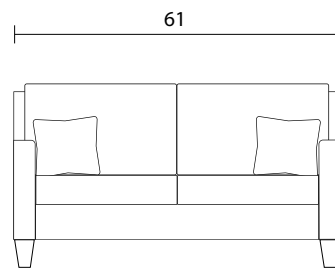

Sofa

Loveseat

Chair

Sideview

Specifications:

5" skinny tapered leg, espresso. Also available in walnut, please specify on order

Sofa & Loveseat: 2 knife edge toss pillows (17"x17"), self piped with zipper, accented up to grade G

Sectional pieces: 2 knife edge toss pillows (17"x17"), self piped with zipper, accented up to grade G per arm or corner

Pocket coil spring system with loose seat cushions

Loose boxed back cushions

Piping on outside arms, back cushions and seat cushions

Pieces upholstered in leather have no piping, and do not include toss cushions

Measurements may vary +/- 1"

October 1st, 2019

COM Requirement Yards

Sofa: 15

Loveseat: 11

Chair: 7

Specifications: