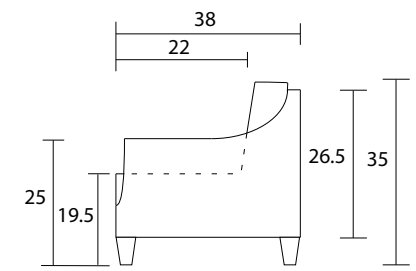

Sofa

Loveseat

Chair

Sideview

Specifications:

5" skinny tapered leg, espresso. Also available in walnut, please specify on order

Sofa & Loveseat: 2 knife edge toss pillows (17"x17"), self piped with zipper, accented up to grade G

Sectional pieces: 2 knife edge toss pillows (17"x17"), self piped with zipper, accented up to grade G per arm or corner

Pocket coil spring system with loose seat cushions

Loose boxed back cushions

Piping on outside arms, back cushions and seat cushions

Pieces upholstered in leather have no piping, and do not include toss cushions

Measurements may vary +/- 1"

October 1st, 2019

COM Requirement Yards

Sofa: 15

Loveseat: 11

Chair: 7

Specifications: