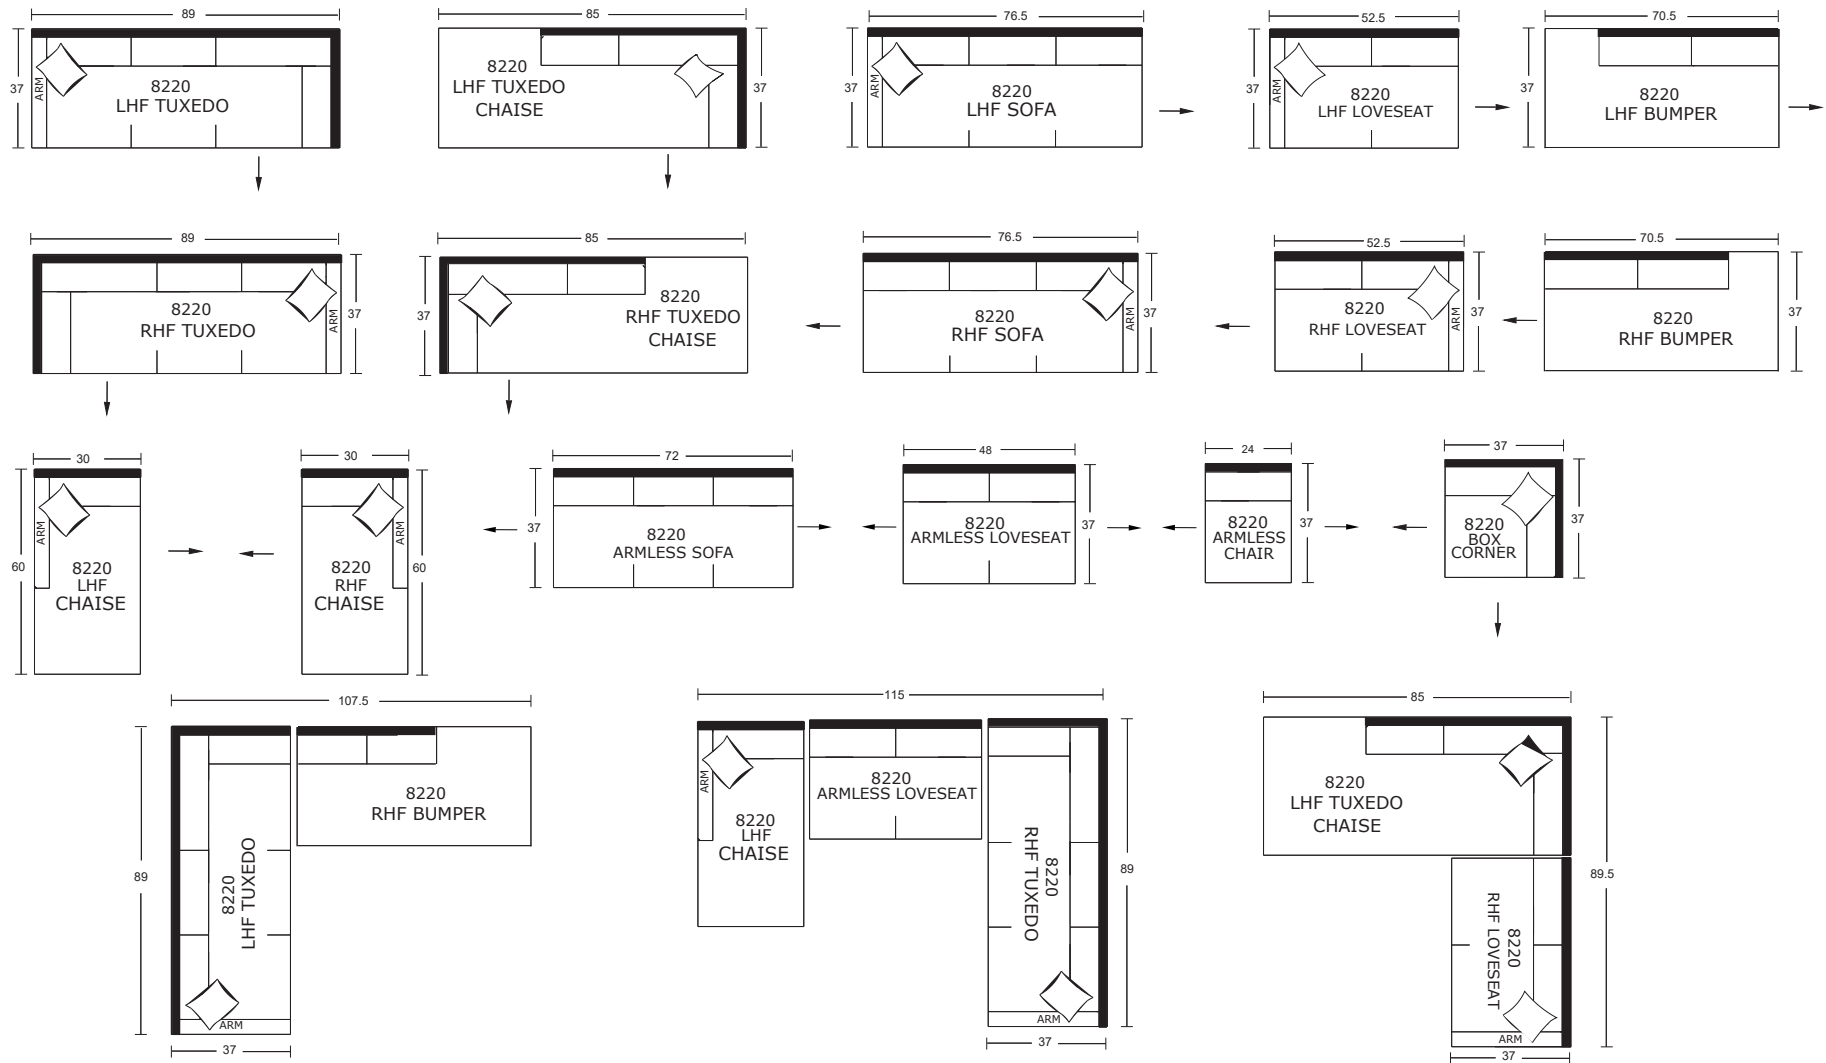

Sofa

Loveseat

Chair

Sideview

Specifications:

- 8"x3" rectangle leg, espresso. Also available in walnut, please specify on order
- Sofa & Loveseat: 2 knife edge toss pillows (17"x17") with zippers, accented up to grade G
- Sectional pieces: 1 knife edge toss pillow (17"x17") with zipper, accented up to grade G (per arm or corner)
- No-Sag sinuous spring system with loose seat cushions
- Loose boxed back cushions
- No piping
- Pieces upholstered in leather do not include toss cushions
- Measurement may vary +/- 1"

October 20th, 2021

COM Requirement	Yards
Sofa	14
Loveseat	12
Chair	6.5

Specifications:

- 8"x3" rectangle leg, espresso. Also available in walnut, please specify on order
- Sofa & Loveseat: 2 knife edge toss pillows (17"x17") with zippers, accented up to grade G
- Sectional pieces: 1 knife edge toss pillow (17"x17") with zipper, accented up to grade G (per arm or corner)
- No-Sag sinuous spring system with loose seat cushions
- Loose boxed back cushions
- No piping
- Pieces upholstered in leather do not include toss cushions
- Measurement may vary +/- 1"
- October 20th, 2021

COM Requirement	Yards	COM Requirement	Yards
LHF/RHF Tuxedo	15	LHF/RHF Bumper	10
LHF/RHF Tux Chaise	13	Armless Sofa	11
LHF/RHF Sofa	12.5	Armless Loveseat	8
LHF/RHF Loveseat	11	Armless Chair	5
LHF/RHF Chaise	8.25	Box Corner	9