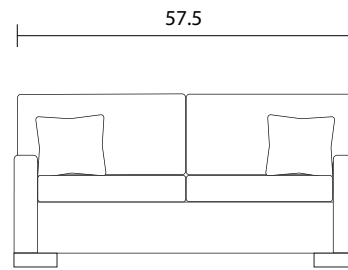

Sofa

Loveseat

Chair

Sideview

Specifications:

- 8"x3" rectangle leg, espresso. Also available in walnut, please specify on order
- Sofa & Loveseat: 2 knife edge toss pillows (17"x17") with zippers, accented up to grade G
- Sectional pieces: 1 knife edge toss pillow (17"x17") with zipper, accented up to grade G (per arm or corner)
- No-Sag sinuous spring system with loose seat cushions
- Loose boxed back cushions
- No piping
- Pieces upholstered in leather do not include toss cushions
- Measurement may vary +/- 1"

October 20th, 2021

COM Requirement	Yards
Sofa	14
Loveseat	12
Chair	6.5

Specifications:

- 8"x3" rectangle leg, espresso. Also available in walnut, please specify on order
- Sofa & Loveseat: 2 knife edge toss pillows (17"x17") with zippers, accented up to grade G
- Sectional pieces: 1 knife edge toss pillow (17"x17") with zipper, accented up to grade G (per arm or corner)
- No-Sag sinuous spring system with loose seat cushions
- Loose boxed back cushions
- No piping
- Pieces upholstered in leather do not include toss cushions
- Measurement may vary +/- 1"
- October 20th, 2021