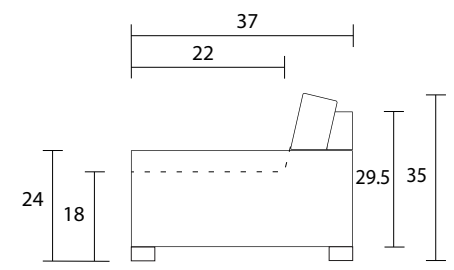

Sofa

Loveseat

Chair

Sideview

Specifications:

- 8"x3" rectangle leg, espresso. Also available in walnut, please specify on order
- Sofa & Loveseat: 2 knife edge toss pillows (17"x17") with zippers, accented up to grade G
- Sectional pieces: 1 knife edge toss pillow (17"x17") with zipper, accented up to grade G (per arm or corner)
- No-Sag sinuous spring system with loose seat cushions
- Loose boxed back cushions
- No piping
- Pieces upholstered in leather do not include toss cushions
- Measurement may vary +/- 1"

October 20th, 2021

COM Requirement	Yards
Sofa	14
Loveseat	12
Chair	6.5

Specifications:

- 8"x3" rectangle leg, espresso. Also available in walnut, please specify on order
- Sofa & Loveseat: 2 knife edge toss pillows (17"x17") with zippers, accented up to grade G
- Sectional pieces: 1 knife edge toss pillow (17"x17") with zipper, accented up to grade G (per arm or corner)
- No-Sag sinuous spring system with loose seat cushions
- Loose boxed back cushions
- No piping
- Pieces upholstered in leather do not include toss cushions
- Measurement may vary +/- 1"
- October 20th, 2021