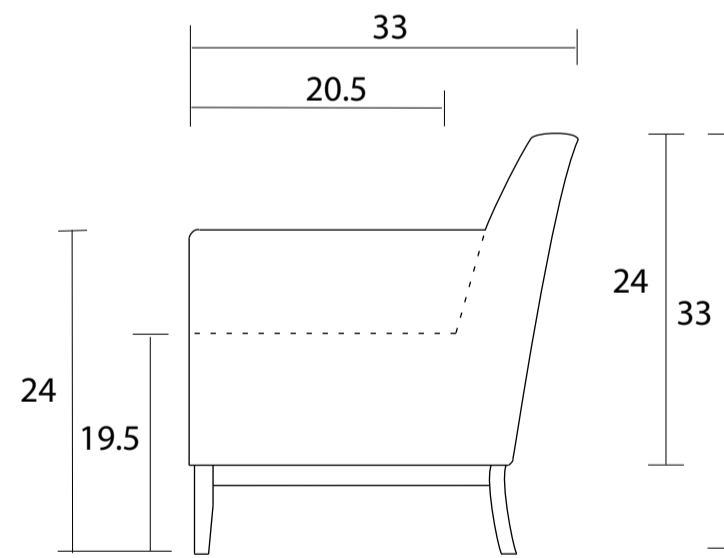

Chair

Sideview

Specifications:

g" show wood base, walnut. Also available in espresso, please specify on order

No-Sag sinious spring system with loose seat cushion

Tight back

Measurements may vary +/- 1"

July, 7th. 2021

COM Requirement	Yards
Chair	5