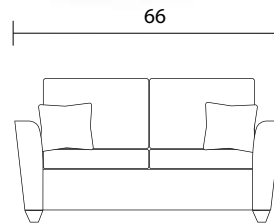

Sofa

Loveseat

Chair

Sideview

Specifications:

- 3' square tapered leg, espresso
- 2 knife edge toss pillows (17"x17"), self piped, accented up to grade G
- No-Sag sinuous spring system with loose seat cushions
- Loose knife edge back cushions
- Piping on arms, back cushions and seat cushions
- Pieces upholstered in leather have no piping and do not include toss cushions
- Measurements may vary +/- 1"

October 1st, 2019

COM Requirement	Yards
Sofa	14
Love Seat	11
Chair	7.5

Yardage indicated is based on 54" solid, railroaded, non-matched fabrics