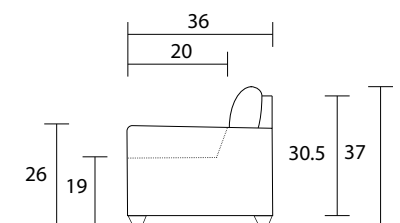

Sofa

Loveseat

Chair

Sideview

Specifications:

- 3' square tapered leg, espresso
- 2 knife edge toss pillows (17"x17"), self piped, accented up to grade G
- No-Sag sinuous spring system with loose seat cushions
- Loose knife edge back cushions
- Piping on arms, back cushions and seat cushions
- Pieces upholstered in leather have no piping and do not include toss cushions
- Measurements may vary +/- 1"

October 1st, 2019

COM Requirement	Yards
Sofa	14
Love Seat	11
Chair	7.5

Yardage indicated is based on 54" solid, railroaded, non-matched fabrics