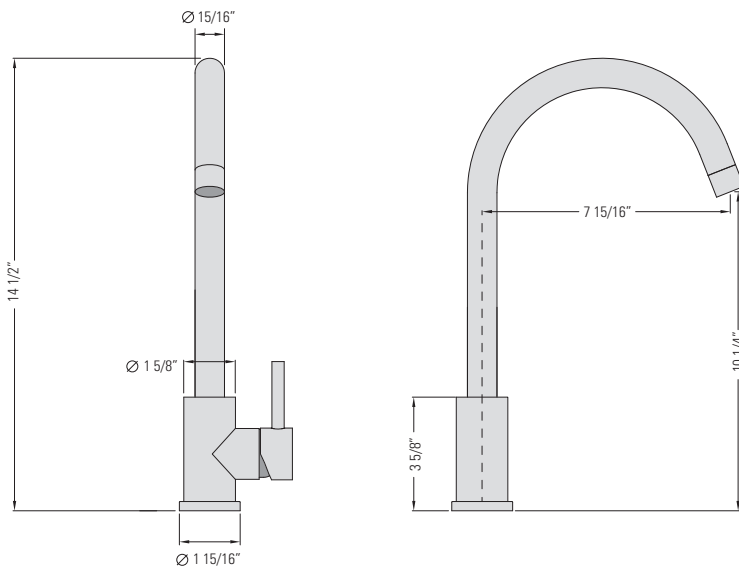

CHROME
GBF834

FERREIRA GOLD
GBF834-FG

BRUSHED NICKEL
GBF834-BN

MATTE BLACK
GBF834-MB

HARLOW

BAR AND KITCHEN FAUCET

Robinet de bar et de cuisine

DIMENSIONS

Overall Size: 7 15/16" x 1 15/16" x 14 1/2"
Weight: 5.4lbs

Taille globale: 7 15/16" x 1 15/16" x 14 1/2"
Poids: 5.4lbs

FEATURES

Intuitive single-handle lever
e-Control™ forward
lever system
Swivel deck design
Rust-proof internals
Ceramic cartridge

FINISHES

Chrome
Ferreira Gold
Brushed Nickel
Matte Black

INSTALLATION

Counter Gasket
Lock Clamp and Nut
Ø1 3/8" to Ø1 1/2"
Hole Required
Pearl® Quick Connect

WARRANTY

PEARL® Faucet Limited Lifetime
Warranty (See website for details)
5 year commercial

INSTALLATION

Joint de comptoir
Serrure de serrage et écrou
Troue de Ø1 3/8" à
Ø1 1/2" réquisse
Pearl® Connexion Rapide

GARANTIE

PEARL® Faucet Limited Lifetime
Warranty (Visite le site web pour
plus de détails)
5 ans commercial